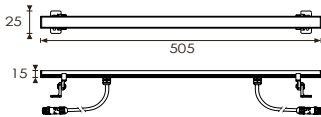

# Wall Washer IP-65 Slim Type Linear Light Bar SPICA

silver grey