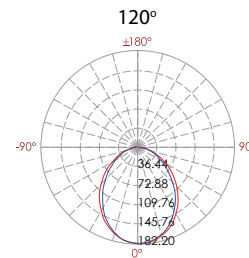

# Wall Washer IP-65 Slim Type Linear Light Bar SPICA

silver grey

## 333 243

LED Power	Colour Temp	Luminous
24V -8,5W	2000K	430 lm
	3000K	418 lm
	6000K	

## LIGHT DISTRIBUTION

## 333 244

LED Power	Colour Temp	Luminous
24V -17W	2000K	994 lm
	3000K	864 lm
	6000K	