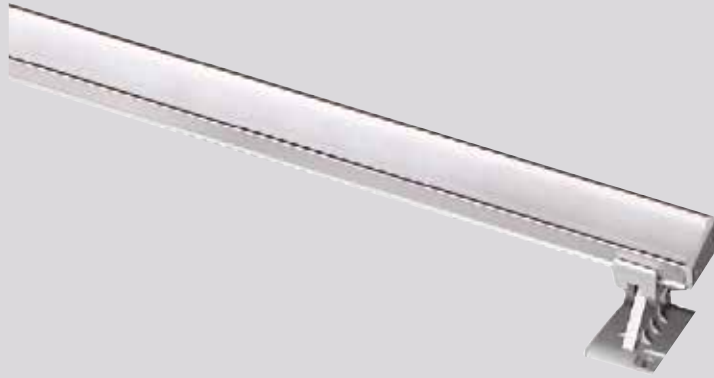

# Wall Washer IP-65 Slim Type Linear Light Bar SPICA

silver grey